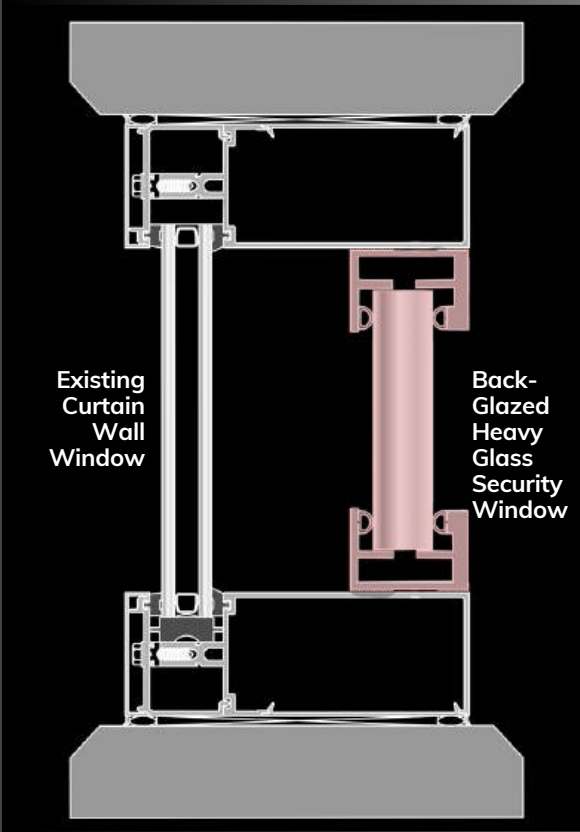

Standard Over-Glaze

Standard Over-Glaze Window Security

Infinitely Adaptable

Designed to attach directly to most commercial aluminum framing without removing the existing glass. Engineered to strengthen window structures by adding additional stiffness to reduce deflection and provide an unbreakable barrier to otherwise fragile glazing. Installation is fast with minimal disruptions to ongoing business. The locking face cap is removable by technicians for servicing.

Over-Glaze Option

This standard over-glaze system has the smallest footprint in our collection and is suitable for most 4" and deeper storefront framing. It installs quickly and permanently, providing exceptional forced entry, vandalism, and light ballistic protection. Our most popular system.

High-Performance Back-Glaze

Interior view of a curtain wall installation shown with contrasting frame colors for clarity.

High-Performance Back-Glazing

The Riot Glass back-glazed system is a high-security solution for courthouses and critical infrastructure. Forced entry and ballistic infill panels provide enhanced protection without compromising the building's design. Ideal for upgrading existing curtain or window walls, it meets top security standards and is perfect for GSA procurement officers, government contractors, and facility managers seeking reliable protection for sensitive sites.

Existing Curtain Wall Window

Back-Glazed Heavy Glass Security Window

Unprotected Storefront

Heavy Duty Back-Glaze

Back-Glazed Storefront

Over or Back-Glazed Heavy Duty Security Frame with an AP security panel installed on a standard aluminum storefront window.