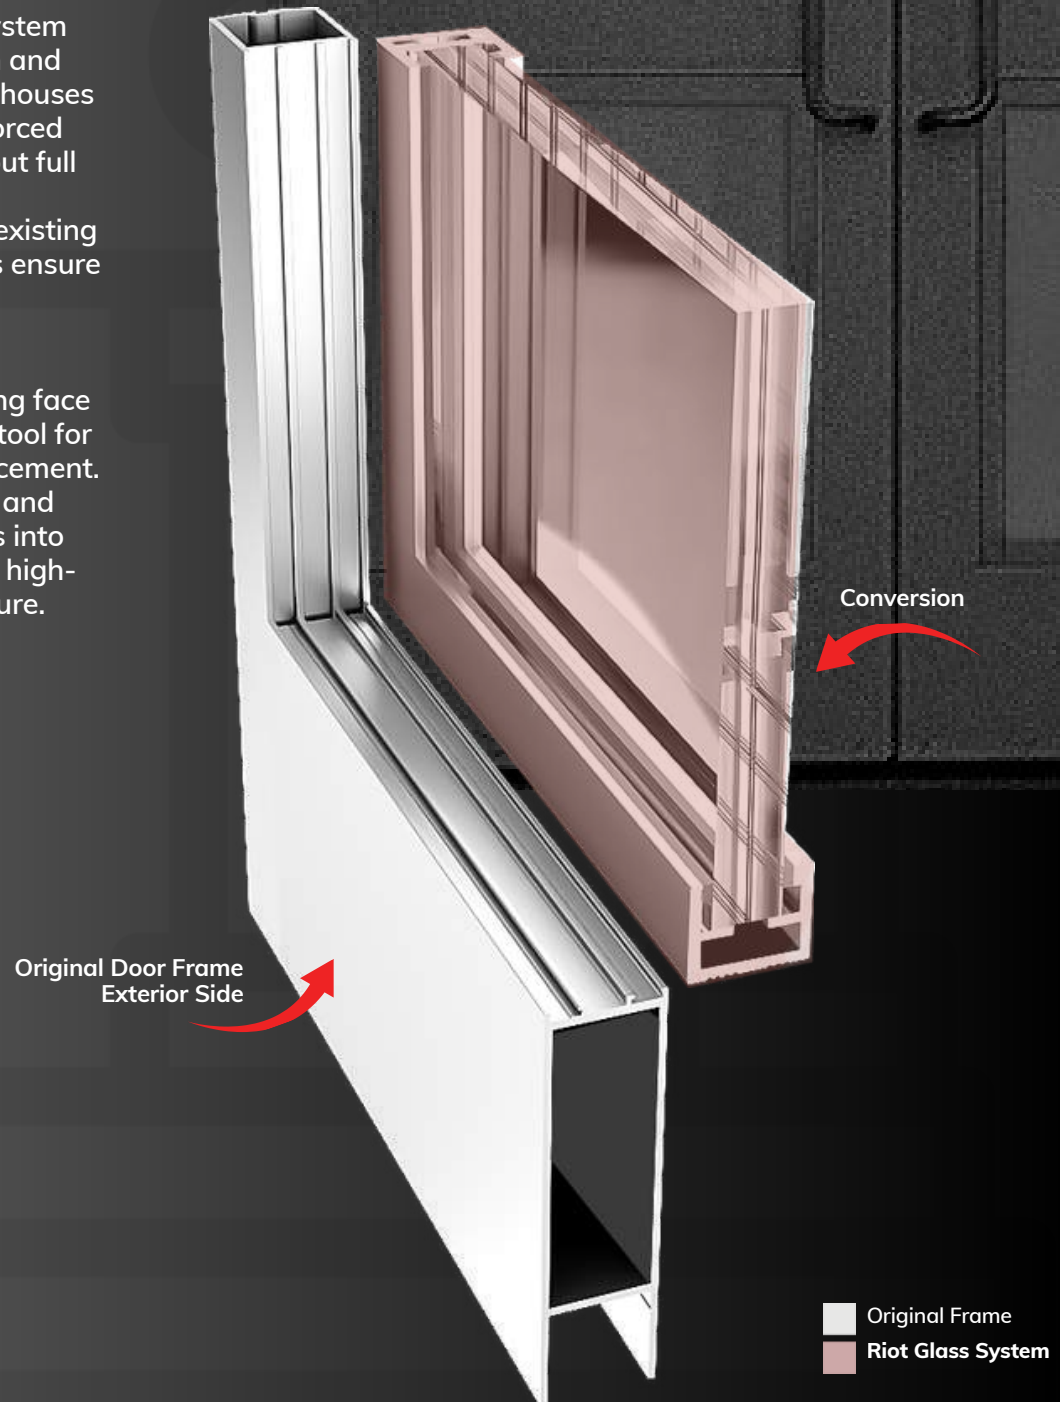

Over-Glaze Option

This standard over-glaze system has the smallest footprint in our collection and is suitable for most 4" and deeper storefront framing. It installs quickly and permanently, providing exceptional forced entry, vandalism, and light ballistic protection. Our most popular system.

Existing Curtain Wall Window

Back-Glazed Heavy Glass Security Window

Unprotected Storefront

Heavy Duty Back-Glaze

Back-Glazed Storefront

Over or Back-Glazed Heavy Duty Security Frame with an AP security panel installed on a standard aluminum storefront window.

Back-Glazed Curtain Wall

Back-Glazed Heavy Glass Security System on an aluminum curtain wall with Level 7 ballistic infill panel.

Door Conversion

Security Conversion for Doors

The Riot Glass Door Conversion System enhances the security of aluminum and wood framed doors, ideal for courthouses and high-security areas. It offers forced entry and ballistic protection without full door replacement, enabling quick installation by fitting a kit into the existing frame. High-shear strength screws ensure durability with minimal installation disruptions.

A key feature is the patented locking face cap, removable with a specialized tool for easy maintenance and glass replacement. Compatible with most exit devices and panic bars, it seamlessly integrates into existing setups, providing efficient, high-level security for critical infrastructure.