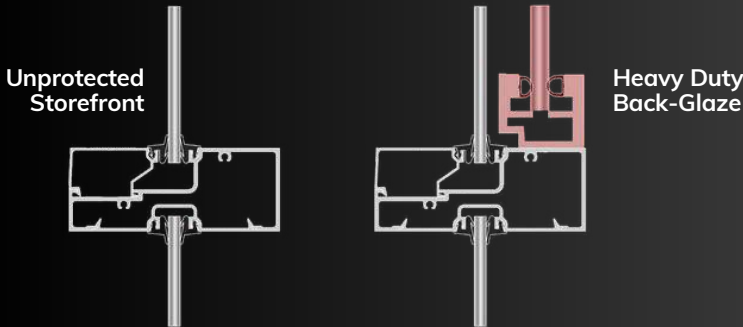

Unprotected Storefront

Heavy Duty Back-Glaze

Back-Glazed Storefront

Over or Back-Glazed Heavy Duty Security Frame with an AP security panel installed on a standard aluminum storefront window.

Back-Glazed Curtain Wall

Back-Glazed Heavy Glass Security System on an aluminum curtain wall with Level 7 ballistic infill panel.