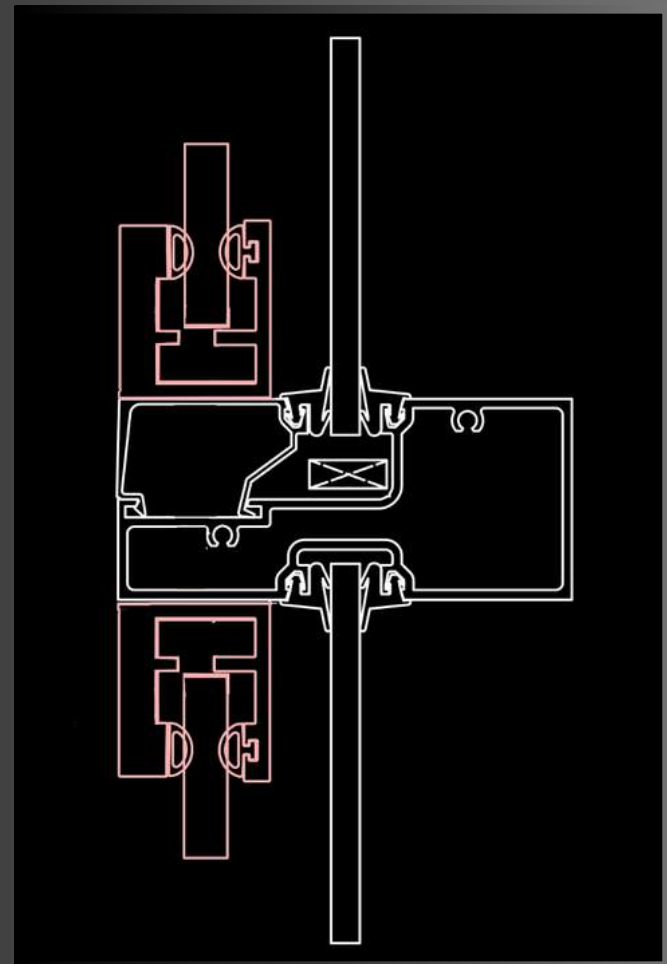

Standard Over-Glaze

Standard Over-Glaze Window Security

Infinitely Adaptable

Designed to attach directly to most commercial aluminum framing without removing the existing glass. Engineered to strengthen window structures by adding additional stiffness to reduce deflection and provide an unbreakable barrier to otherwise fragile glazing. Installation is fast with minimal disruptions to ongoing business. The locking face cap is removable by technicians for servicing.

Over-Glaze Option

This standard over-glaze system has the smallest footprint in our collection and is suitable for most 4" and deeper storefront framing. It installs quickly and permanently, providing exceptional forced entry, vandalism, and light ballistic protection. Our most popular system.