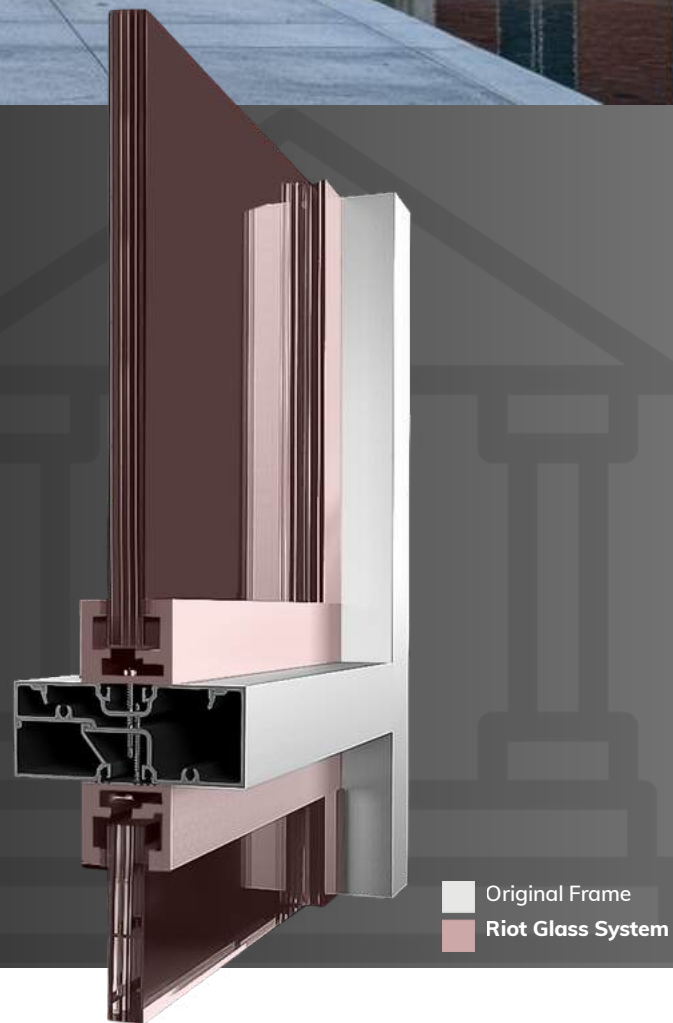

Retrofit Security for Windows and Glass Doors

Courthouse hardening is vital for judges, jurors, staff, and the public. Riot Glass, LLC offers innovative retrofit products for forced entry and ballistic mitigation, specifically designed for the unique glazing in government buildings. With over 30 years of experience, we use advanced materials to deliver proven security solutions. Universal Framing Systems and J-Series compression framing are designed to protect historic buildings while meeting stringent courthouse hardening and historical society standards. This document outlines our approach to ensuring maximum security with minimal disruption.